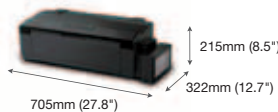

Dimensions & Weight

L1800
Weight: 12.5kg (27.6lb)