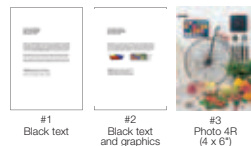

Dimensions & Weight

L1800
Weight: 12.5kg (27.6lb)